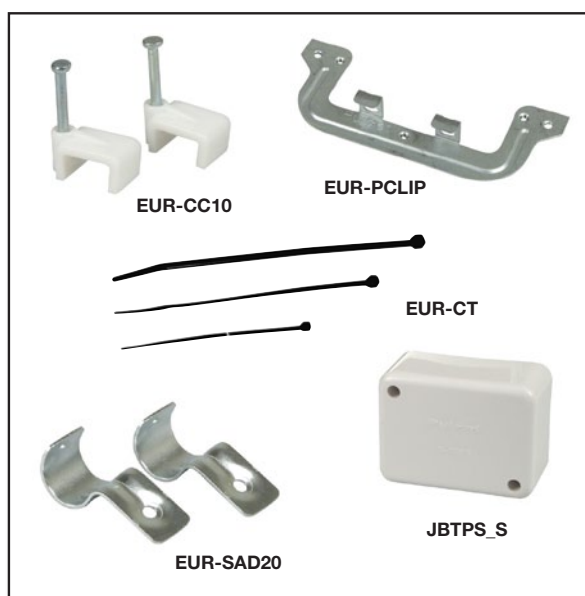

Eureka

Cable Installation Accesories

Product Description & Specifications:

The Eureka range of cable installation products are a complete range to help with the installation and fixing of cables as well as bakelite products

Range includes -

- Cable clips
- Cable connectors
- Plaster clips and wall mounting brackets for GPO,S
- Zinc plated saddles
- Girder clips

Part no.	Description
EUR-CC10	Cable clip to suit 1.5mm TPS per 500
EUR-CC12	Cable clip to suit 2.5mm TPS per 500
EUR-G32A1	Single screw 32A cable connector per 100
EUR-G32A2	Double screw 32A cable connector per 50
EUR-PCLIP	Plaster clip
EUR-155HV/N	Mounting bracket c/w fixing nails to suit plaster / stud walls
EUR-SAD16	16mm zinc plated single sided saddle per 100 pack
EUR-SAD20	20mm zinc plated single sided saddle per 100 pack
EUR-SAD25	25mm zinc plated single sided saddle per 100 pack
EUR-SAD32	32mm zinc plated single sided saddle per 50 pack
EUR-GCLIP8-13	Girder clips 8-13mm per 100 pack
EUR-GCLIP16-20	Girder clips 16-20mm per 100 pack
EUR-GCLIP25-32	Girder clips 25-32mm per 100 pack